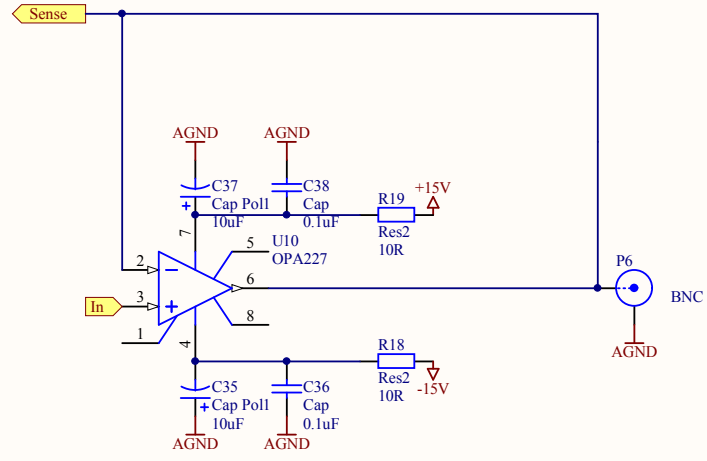

Title		
Size A4	Number	Revision
Date:	12.01.2011	Sheet of
File:	C:\Users\...\Output_SchDoe	Drawn By: