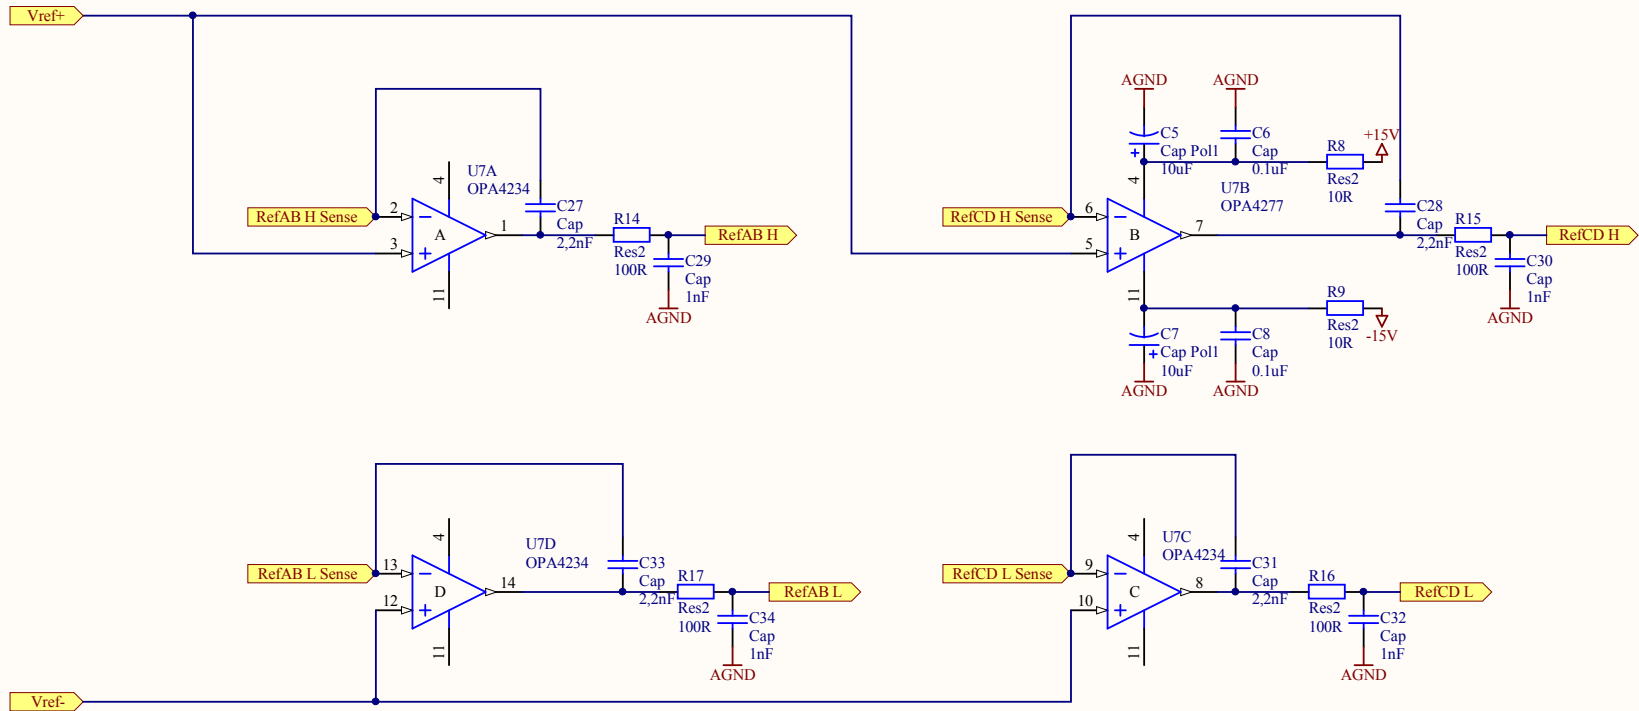

Title		
Size	Number	Revision
A4		
Date:	12.01.2011	Sheet of
File:	C:\Users\...\Vref.SchDoc	Drawn By:

Analog Out U2  
Chicken 2007

Start Value  
1-2 midscale (0U)  
2-3 Zero scale (-10U)  
1   
P7

Load DAC  
P3  
2-3 Synchron  
1-2 Strobe  
1